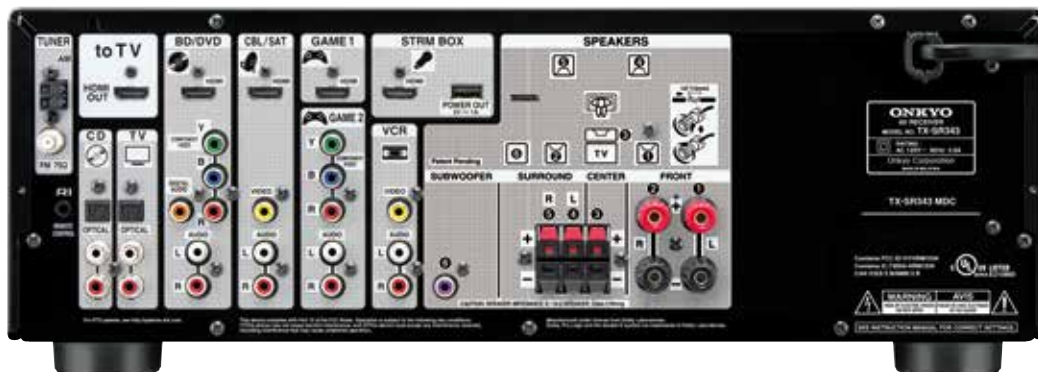

Text on receiver may vary with region.