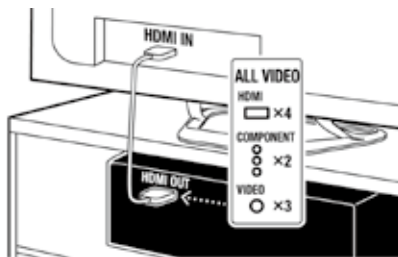

HDMI Video Up-Conversion

Only one wire! Every video signal is converted and sent to your TV through one HDMI cable.

Ready for Streaming Media Devices

The handy USB port supplies power to streaming media players. Keep up with your video subscription services and other programs streamed from the Internet.