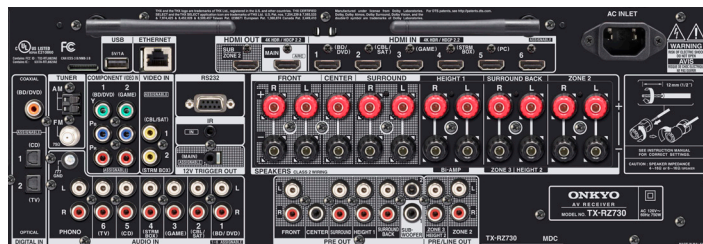

Text on receiver may vary with region.