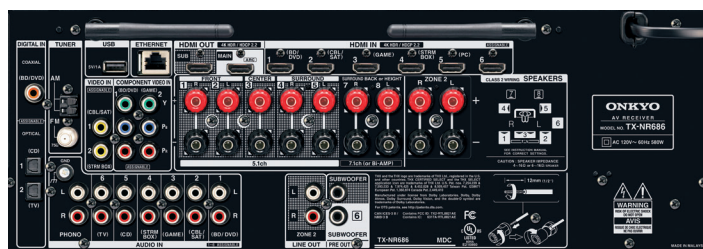

Text on receiver may vary with region.