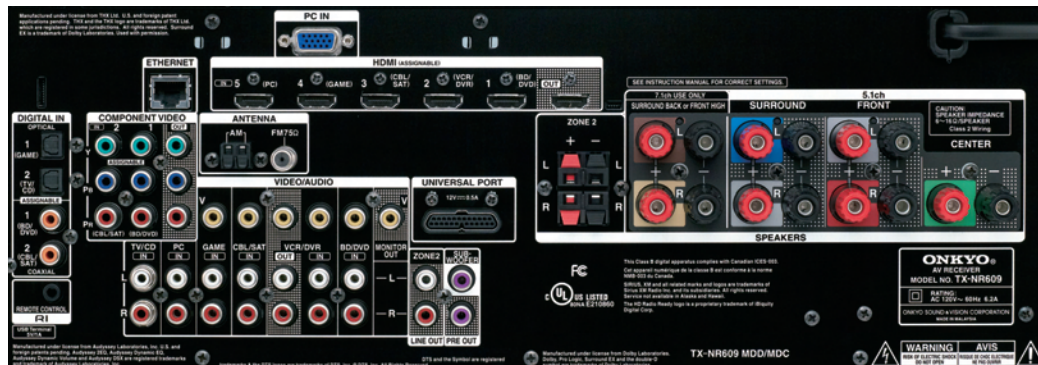

Dynamic Power	240 W (3 ohms, Front)
	210 W (4 ohms, Front)
	120 W (8 ohms, Front)

THD+N (Total Harmonic Distortion + Noise)	0.08% (20 Hz–20 kHz, Half power)

Damping Factor	60 (Front, 1 kHz, 8 ohms)

Input Sensitivity and Impedance	200 mV/47 k-ohms (Line)

Rated RCA Output Level and Impedance	200 mV/2.2 k-ohms (Rec out)

Maximum RCA Output Level and Impedance	2.0V/2.2 k-ohms (Rec out)

Frequency Response	5 Hz–100 kHz/±1 dB, -3 dB (DSP bypass)

Tone Control	±10 dB, 50 Hz (Bass)
	±10 dB, 20 kHz (Treble)

Signal-to-Noise Ratio	106 dB (Line, IHF-A)

Speaker Impedance	6 ohms–16 ohms

Video Section

Component Video Frequency Response	5 Hz–100 MHz/0 dB, -3 dB

Tuner Section

Tuning Frequency Range	87.5 MHz–107.9 MHz

FM	530 kHz–1,710 kHz

FM/AM Preset Memory	40 stations

General

Power Supply	AC 120V~, 60 Hz

Power Consumption	6.2 A

Dimensions (W x H x D)	17 1/2" x 6 7/16" x 12 1/16"
	(435 x 173.5 x 328 mm)

Weight	24.7 lbs. (11.2 kg)

CARTON

Dimensions (W x H x D)	22 7/16" x 11 1/16" x 16 1/8"
	(570 x 297 x 423 mm)

Weight	30.9 lbs. (14.0 kg)

UPC CODE

(B)	751 39801 0002

Supplied Accessories